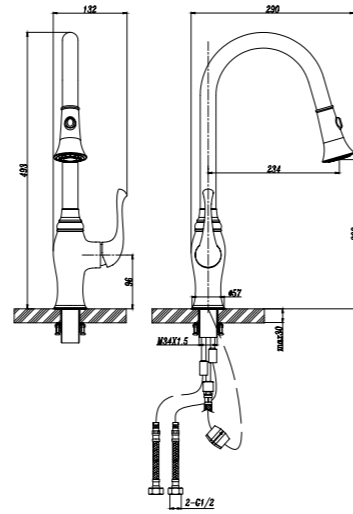

58805C
Sink Mixer

- Chrome plating
- Ø35mm Cartridge
- 2 pcs G1/ 2"- 50cm connection hoses included

58605C
Sink Mixer

- Chrome plating
- Ø35mm Cartridge
- 2 pcs G1/ 2"- 50cm connection hoses included

58805N
Sink Mixer

- Brushed nickel
- Ø35mm Cartridge
- 2 pcs G1/ 2"- 50cm connection hoses included

58605N
Sink Mixer

- Brushed nickel
- Ø35mm Cartridge
- 2 pcs G1/ 2"- 50cm connection hoses included

58805ORB
Sink Mixer

- ORB plating
- Ø35mm Cartridge
- 2 pcs G1/ 2"- 50cm connection hoses included