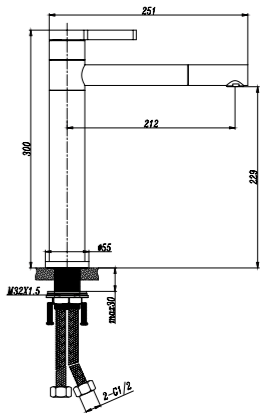

- Chrome plating
- Ø35mm Cartridge
- 2 pcs G1/2"- 50cm connection hoses included

57105C

Sink Mixer

- Chrome plating
- Ø35mm Cartridge
- M16x1 aerator
- 2 pcs G1/2" - 50cm connection hoses included

50805C

Sink Mixer

- Chrome plating
- Ø35mm Cartridge
- M24x1 aerator
- 2 pcs G1/2" - 50cm connection hoses included

34705-3C

Sink Mixer

- Chrome plating
- Ø35mm Cartridge
- M24x1 aerator
- 2 pcs G1/2" - 50cm connection hoses included

51005C

Sink Mixer

- Chrome plating
- Ø35mm Cartridge
- M22x1 aerator
- 2 pcs G1/2" - 50cm connection hoses included

34705C

Sink Mixer

- Chrome plating
- Ø35mm Cartridge
- M24x1 aerator
- 2 pcs G1/2" - 50cm connection hoses included