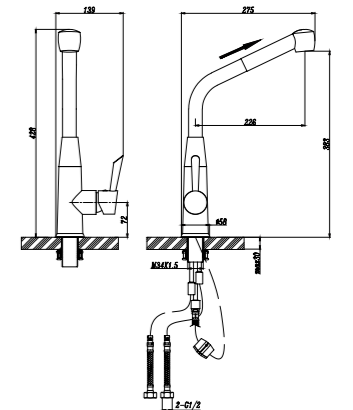

- Chrome plating
- Ø35mm Cartridge
- 2 pcs G1/2"- 50cm connection hoses included

56205C
Sink Mixer

- Chrome plating
- Ø35mm Cartridge
- M22x1 aerator
- 2 pcs G1/2"- 50cm connection hoses included

57505C
Sink Mixer

- Chrome plating
- Ø35mm Cartridge
- 2 pcs G1/2"- 50cm connection hoses included

56105C
Sink Mixer

- Chrome plating
- Ø35mm Cartridge
- 2 pcs G1/2"- 50cm connection hoses included

55705C
Sink Mixer

- Chrome plating
- Ø35mm Cartridge
- 2 pcs G1/2"- 50cm connection hoses included

58905C

Sink Mixer

- Chrome plating
- Ø35mm Cartridge
- 2 pcs G1/2"- 50cm connection hoses included

57805C

Sink Mixer

- Chrome plating
- Ø35mm Cartridge
- 2 pcs G1/2"- 50cm connection hoses included

58705C

Sink Mixer

- Chrome plating
- Ø35mm Cartridge
- 2 pcs G1/2"- 50cm connection hoses included

58305C

Sink Mixer

- Chrome plating
- Ø40mm Cartridge
- 2 pcs G1/2"- 50cm connection hoses included

58405C

Sink Mixer

- Chrome plating
- Ø35mm Cartridge
- 2 pcs G1/2"- 50cm connection hoses included