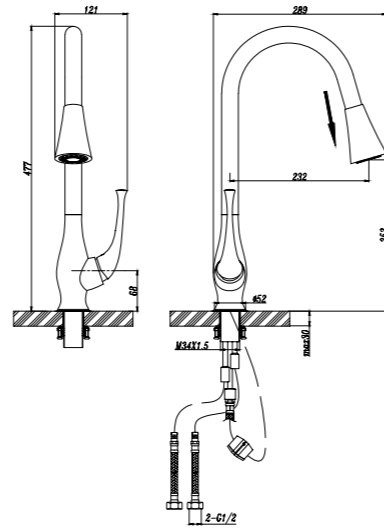

- Brushed nickel
- Ø35mm Cartridge
- 2 pcs G1/ 2"- 50cm connection hoses included

58605N
Sink Mixer

- Brushed nickel
- Ø35mm Cartridge
- 2 pcs G1/ 2"- 50cm connection hoses included

58805ORB
Sink Mixer

- ORB plating
- Ø35mm Cartridge
- 2 pcs G1/ 2"- 50cm connection hoses included

- Chrome plating
- Ø35mm Cartridge
- 2 pcs G1/2"- 50cm connection hoses included

58205N
Sink Mixer

- Brushed nickel
- Ø35mm Cartridge
- 2 pcs G1/2"- 50cm connection hoses included

58005N
Sink Mixer

- Brushed nickel
- Ø35mm Cartridge
- 2 pcs G1/2"- 50cm connection hoses included

58205ORB
Sink Mixer

- ORB plating
- Ø35mm Cartridge
- 2 pcs G1/2"- 50cm connection hoses included

58005ORB
Sink Mixer

- ORB plating
- Ø35mm Cartridge
- 2 pcs G1/2"- 50cm connection hoses included

57705C
Sink Mixer

- Chrome plating
- Ø35mm Cartridge
- 2 pcs G1/ 2"- 50cm connection hoses included

57305C
Sink Mixer

- Chrome plating
- Ø40mm Cartridge
- 2 pcs G1/ 2"- 50cm connection hoses included

57705N
Sink Mixer

- Brushed nickel
- Ø35mm Cartridge
- 2 pcs G1/ 2"- 50cm connection hoses included