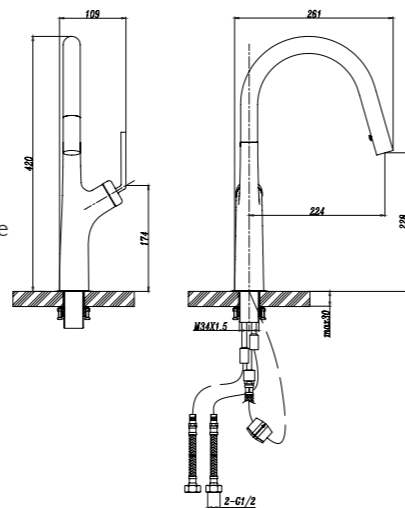

59705C
Sink Mixer

- Chrome plating
- Ø35mm Cartridge
- 2 pcs G1/2"- 50cm connection hoses included

59805C
Sink Mixer

- Chrome plating
- Ø35mm Cartridge
- 2 pcs G1/2"- 50cm connection hoses included

59705B
Sink Mixer

- Matt black plating
- Ø35mm Cartridge
- 2 pcs G1/2"- 50cm connection hoses included

59805B
Sink Mixer

- Matt black plating
- Ø35mm Cartridge
- 2 pcs G1/2"- 50cm connection hoses included

59705BRG
Sink Mixer

- Matt black plating with rose gold handle and rose gold spray head
- Ø35mm Cartridge
- 2 pcs G1/2"- 50cm connection hoses included

59805BRG
Sink Mixer

- Matt black plating with rose gold handle and rose gold spray head
- Ø35mm Cartridge
- 2 pcs G1/2"- 50cm connection hoses included