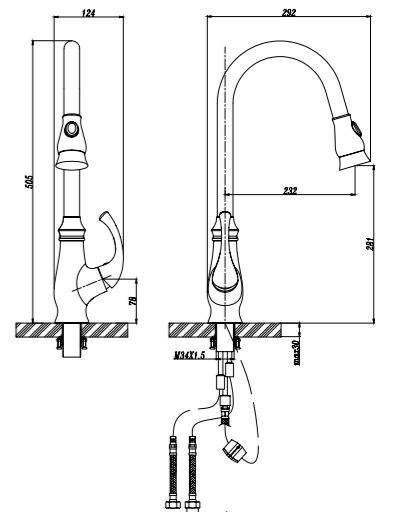

58805C
Sink Mixer

- Chrome plating
- Ø35mm Cartridge
- 2 pcs G1/ 2"- 50cm connection hoses included

58605C
Sink Mixer

- Chrome plating
- Ø35mm Cartridge
- 2 pcs G1/ 2"- 50cm connection hoses included

58805N
Sink Mixer

- Brushed nickel
- Ø35mm Cartridge
- 2 pcs G1/ 2"- 50cm connection hoses included

58605N
Sink Mixer

- Brushed nickel
- Ø35mm Cartridge
- 2 pcs G1/ 2"- 50cm connection hoses included

58805ORB
Sink Mixer

- ORB plating
- Ø35mm Cartridge
- 2 pcs G1/ 2"- 50cm connection hoses included

58605ORB
Sink Mixer

- ORB plating
- Ø35mm Cartridge
- 2 pcs G1/ 2"- 50cm connection hoses included

58205C
Sink Mixer

- Chrome plating
- Ø35mm Cartridge
- 2 pcs G1/2"- 50cm connection hoses included

58005C
Sink Mixer

- Chrome plating
- Ø35mm Cartridge
- 2 pcs G1/2"- 50cm connection hoses included

58205N
Sink Mixer

- Brushed nickel
- Ø35mm Cartridge
- 2 pcs G1/2"- 50cm connection hoses included

58005N
Sink Mixer

- Brushed nickel
- Ø35mm Cartridge
- 2 pcs G1/2"- 50cm connection hoses included