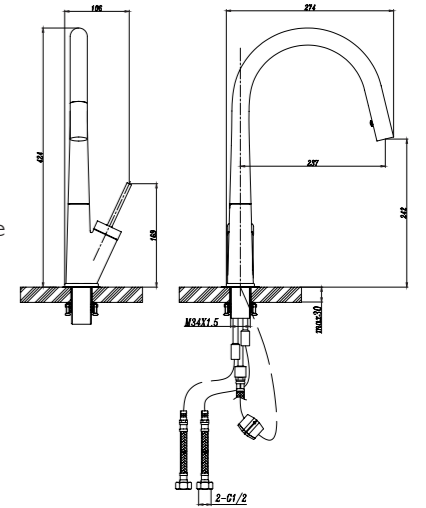

- Matt black plating with rose gold handle and rose gold spray head
- Ø35mm Cartridge
- 2 pcs G1/2"- 50cm connection hoses included