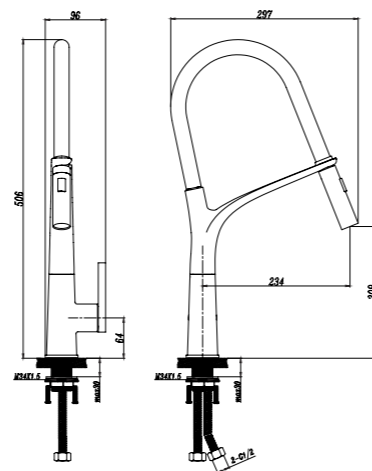

- Matt black plating with rose gold handle and rose gold spray head
- Ø35mm Cartridge
- 2 pcs G1/ 2"- 50cm connection hoses included

59605BRG
Sink Mixer