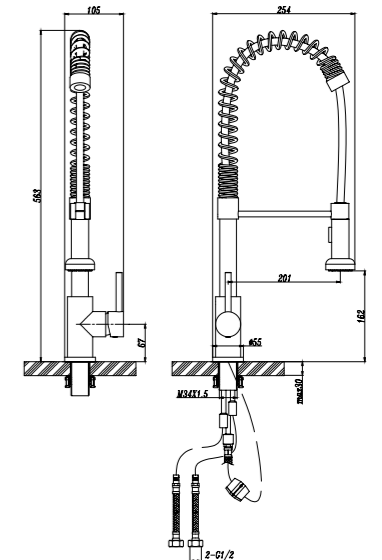

- Chrome plating
- Ø35mm Cartridge
- 2 pcs G1/ 2"- 50cm connection hoses included

57305C
Sink Mixer

- Chrome plating
- Ø40mm Cartridge
- 2 pcs G1/ 2"- 50cm connection hoses included

57705N
Sink Mixer

- Brushed nickel
- Ø35mm Cartridge
- 2 pcs G1/ 2"- 50cm connection hoses included

57305N
Sink Mixer

- Brushed nickel
- Ø40mm Cartridge
- 2 pcs G1/ 2"- 50cm connection hoses included

57705ORB
Sink Mixer

- ORB plating
- Ø35mm Cartridge
- 2 pcs G1/ 2"- 50cm connection hoses included

57305ORB
Sink Mixer

- ORB plating
- Ø40mm Cartridge
- 2 pcs G1/ 2"- 50cm connection hoses included

56005C
Sink Mixer

- Chrome plating
- Ø35mm Cartridge
- M22x1 aerator
- 2 pcs G1/2"- 50cm connection hoses included

55505C
Sink Mixer

- Chrome plating
- Ø35mm Cartridge
- 2 pcs G1/2"- 50cm connection hoses included

56205C
Sink Mixer

- Chrome plating
- Ø35mm Cartridge
- M22x1 aerator
- 2 pcs G1/2"- 50cm connection hoses included

57505C
Sink Mixer