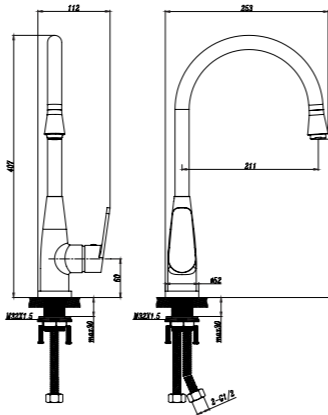

- Chrome plating
- Ø35mm Cartridge
- 2 pcs G1/2"- 50cm connection hoses included

58305C

Sink Mixer

- Chrome plating
- Ø40mm Cartridge
- 2 pcs G1/2"- 50cm connection hoses included

58405C

Sink Mixer

- Chrome plating
- Ø35mm Cartridge
- 2 pcs G1/2"- 50cm connection hoses included

56705C

Sink Mixer

- Chrome plating
- Ø35mm Cartridge
- 2 pcs G1/2"- 50cm connection hoses included

58505C

Sink Mixer

- Chrome plating
- Ø35mm Cartridge
- 2 pcs G1/2"- 50cm connection hoses included

56505C

Sink Mixer

- Chrome plating
- Ø35mm Cartridge
- 2 pcs G1/2"- 50cm connection hoses included

57105C

Sink Mixer

- Chrome plating
- Ø35mm Cartridge
- M16x1 aerator
- 2 pcs G1/2" - 50cm connection hoses included

50805C

Sink Mixer

- Chrome plating
- Ø35mm Cartridge
- M24x1 aerator
- 2 pcs G1/2" - 50cm connection hoses included

34705-3C

Sink Mixer

- Chrome plating
- Ø35mm Cartridge
- M24x1 aerator
- 2 pcs G1/2" - 50cm connection hoses included