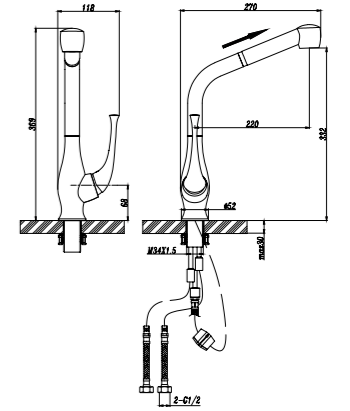

- Chrome plating
- Ø35mm Cartridge
- 2 pcs G1/2"- 50cm connection hoses included

56205C
Sink Mixer

- Chrome plating
- Ø35mm Cartridge
- M22x1 aerator
- 2 pcs G1/2"- 50cm connection hoses included

57505C
Sink Mixer

- Chrome plating
- Ø35mm Cartridge
- 2 pcs G1/2"- 50cm connection hoses included

56105C
Sink Mixer

- Chrome plating
- Ø35mm Cartridge
- 2 pcs G1/2"- 50cm connection hoses included

55705C
Sink Mixer

- Chrome plating
- Ø35mm Cartridge
- 2 pcs G1/2"- 50cm connection hoses included

58905C

Sink Mixer

- Chrome plating
- Ø35mm Cartridge
- 2 pcs G1/2"- 50cm connection hoses included

57805C

Sink Mixer

- Chrome plating
- Ø35mm Cartridge
- 2 pcs G1/2"- 50cm connection hoses included

58705C

Sink Mixer

- Chrome plating
- Ø35mm Cartridge
- 2 pcs G1/2"- 50cm connection hoses included

58305C

Sink Mixer

- Chrome plating
- Ø40mm Cartridge
- 2 pcs G1/2"- 50cm connection hoses included

58405C

Sink Mixer

- Chrome plating
- Ø35mm Cartridge
- 2 pcs G1/2"- 50cm connection hoses included