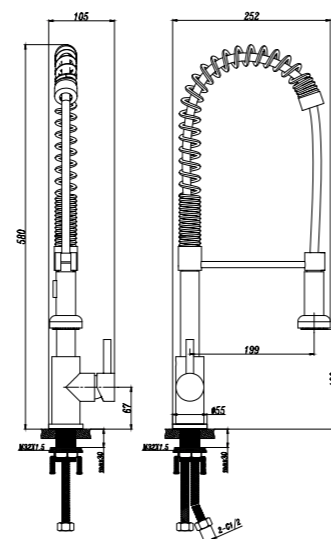

- ORB plating
- Ø40mm Cartridge
- 2 pcs G1/ 2"- 50cm connection hoses included

56005C
Sink Mixer

- Chrome plating
- Ø35mm Cartridge
- M22x1 aerator
- 2 pcs G1/2"- 50cm connection hoses included

55505C
Sink Mixer

- Chrome plating
- Ø35mm Cartridge
- 2 pcs G1/2"- 50cm connection hoses included

56205C
Sink Mixer

- Chrome plating
- Ø35mm Cartridge
- M22x1 aerator
- 2 pcs G1/2"- 50cm connection hoses included

57505C
Sink Mixer

- Chrome plating
- Ø35mm Cartridge
- 2 pcs G1/2"- 50cm connection hoses included

56105C
Sink Mixer

- Chrome plating
- Ø35mm Cartridge
- 2 pcs G1/2"- 50cm connection hoses included

55705C
Sink Mixer

- Chrome plating
- Ø35mm Cartridge
- 2 pcs G1/2"- 50cm connection hoses included