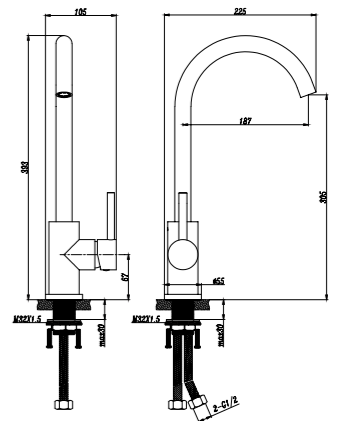

- Chrome plating
- Ø35mm Cartridge
- 2 pcs G1/2"- 50cm connection hoses included

57105C

Sink Mixer

- Chrome plating
- Ø35mm Cartridge
- M16x1 aerator
- 2 pcs G1/2" - 50cm connection hoses included

50805C

Sink Mixer

- Chrome plating
- Ø35mm Cartridge
- M24x1 aerator
- 2 pcs G1/2" - 50cm connection hoses included

34705-3C

Sink Mixer

- Chrome plating
- Ø35mm Cartridge
- M24x1 aerator
- 2 pcs G1/2" - 50cm connection hoses included

51005C

Sink Mixer

- Chrome plating
- Ø35mm Cartridge
- M22x1 aerator
- 2 pcs G1/2" - 50cm connection hoses included

34705C

Sink Mixer

- Chrome plating
- Ø35mm Cartridge
- M24x1 aerator
- 2 pcs G1/2" - 50cm connection hoses included

502115C

Sink Mixer

- Chrome plating
- Ø35mm Cartridge
- M22x1 aerator
- 2 pcs G1/2" - 50cm connection hoses included

70345C

Sink Mixer

- Chrome plating
- Ø35mm Cartridge
- M24x1 aerator
- 2 pcs G1/2" - 50cm connection hoses included