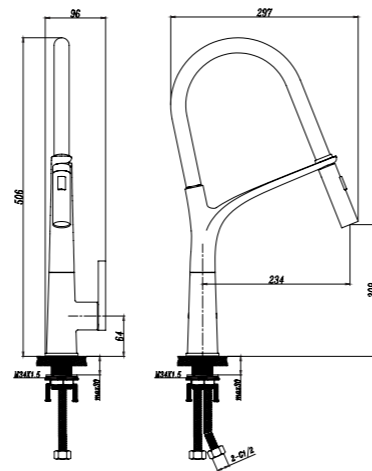

▶ 13-14

SINK SERIES

▶ 15-16

59905C
Sink Mixer

- Chrome plating
- Ø35mm Cartridge
- 2 pcs G1/ 2"- 50cm connection hoses included

59605C
Sink Mixer

- Chrome plating
- Ø35mm Cartridge
- 2 pcs G1/ 2"- 50cm connection hoses included

59905B
Sink Mixer

- Matt black plating
- Ø35mm Cartridge
- 2 pcs G1/ 2"- 50cm connection hoses included

59605B
Sink Mixer

- Matt black plating
- Ø35mm Cartridge
- 2 pcs G1/ 2"- 50cm connection hoses included