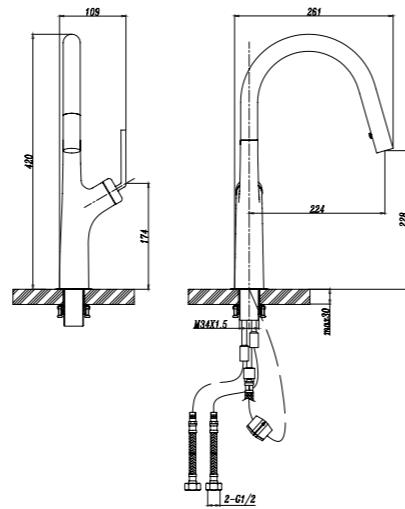

59905BRG
Sink Mixer

- Matt black plating with rose gold handle and rose gold spray head
- Ø35mm Cartridge
- 2 pcs G1/ 2"- 50cm connection hoses included

59605BRG
Sink Mixer

- Matt black plating with rose gold handle and rose gold spray head
- Ø35mm Cartridge
- 2 pcs G1/ 2"- 50cm connection hoses included

59705C
Sink Mixer

- Chrome plating
- Ø35mm Cartridge
- 2 pcs G1/2"- 50cm connection hoses included

59805C
Sink Mixer

- Chrome plating
- Ø35mm Cartridge
- 2 pcs G1/2"- 50cm connection hoses included

59705B
Sink Mixer