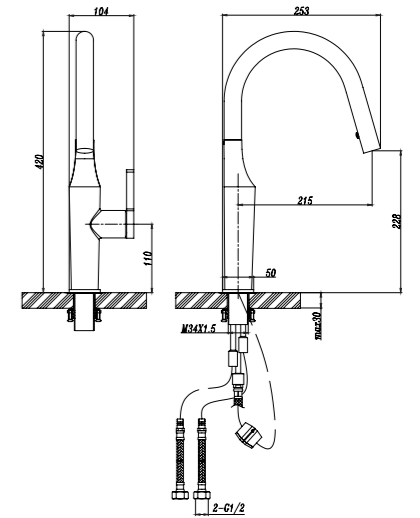

▶ 13-14

SINK SERIES

▶ 15-16

59905C
Sink Mixer

- Chrome plating
- Ø35mm Cartridge
- 2 pcs G1/ 2"- 50cm connection hoses included

59605C
Sink Mixer

- Chrome plating
- Ø35mm Cartridge
- 2 pcs G1/ 2"- 50cm connection hoses included

59905B
Sink Mixer

- Matt black plating
- Ø35mm Cartridge
- 2 pcs G1/ 2"- 50cm connection hoses included

59605B
Sink Mixer

- Matt black plating
- Ø35mm Cartridge
- 2 pcs G1/ 2"- 50cm connection hoses included