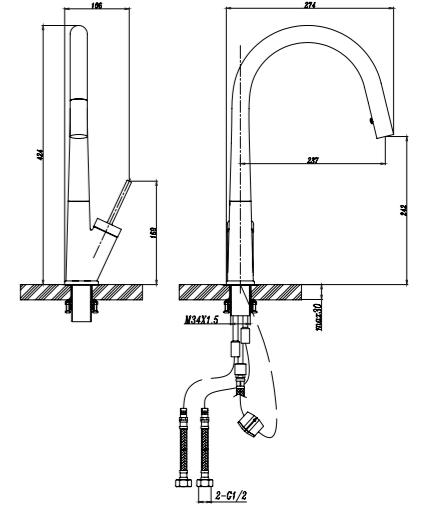

59705C
Sink Mixer

- Chrome plating
- Ø35mm Cartridge
- 2 pcs G1/2"- 50cm connection hoses included

59805C
Sink Mixer

- Chrome plating
- Ø35mm Cartridge
- 2 pcs G1/2"- 50cm connection hoses included

59705B
Sink Mixer

- Matt black plating
- Ø35mm Cartridge
- 2 pcs G1/2"- 50cm connection hoses included

59805B
Sink Mixer

- Matt black plating
- Ø35mm Cartridge
- 2 pcs G1/2"- 50cm connection hoses included

59705BRG
Sink Mixer