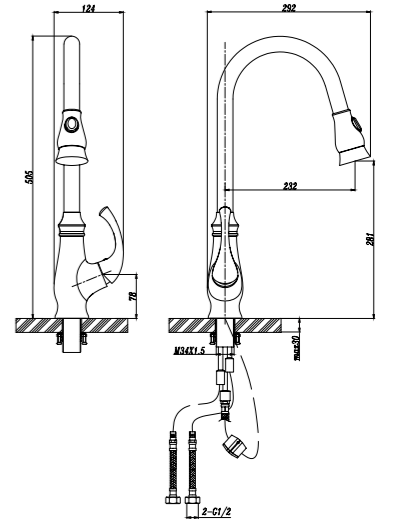

- Matt black plating
- Ø35mm Cartridge
- 2 pcs G1/2"- 50cm connection hoses included

59805B
Sink Mixer

- Matt black plating
- Ø35mm Cartridge
- 2 pcs G1/2"- 50cm connection hoses included

59705BRG
Sink Mixer

- Matt black plating with rose gold handle and rose gold spray head
- Ø35mm Cartridge
- 2 pcs G1/2"- 50cm connection hoses included

59805BRG
Sink Mixer

- Matt black plating with rose gold handle and rose gold spray head
- Ø35mm Cartridge
- 2 pcs G1/2"- 50cm connection hoses included

58805C
Sink Mixer

- Chrome plating
- Ø35mm Cartridge
- 2 pcs G1/ 2"- 50cm connection hoses included

58605C
Sink Mixer

- Chrome plating
- Ø35mm Cartridge
- 2 pcs G1/ 2"- 50cm connection hoses included

58805N
Sink Mixer

- Brushed nickel
- Ø35mm Cartridge
- 2 pcs G1/ 2"- 50cm connection hoses included

58605N
Sink Mixer

- Brushed nickel
- Ø35mm Cartridge
- 2 pcs G1/ 2"- 50cm connection hoses included

58805ORB
Sink Mixer

- ORB plating
- Ø35mm Cartridge
- 2 pcs G1/ 2"- 50cm connection hoses included