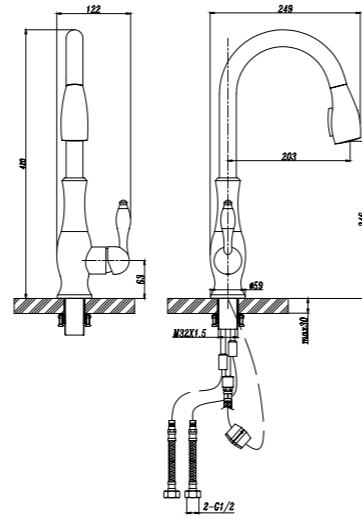

- Brushed nickel
- Ø35mm Cartridge
- 2 pcs G1/ 2"- 50cm connection hoses included

58605N
Sink Mixer

- Brushed nickel
- Ø35mm Cartridge
- 2 pcs G1/ 2"- 50cm connection hoses included

58805ORB
Sink Mixer

- ORB plating
- Ø35mm Cartridge
- 2 pcs G1/ 2"- 50cm connection hoses included

58605ORB
Sink Mixer

- ORB plating
- Ø35mm Cartridge
- 2 pcs G1/ 2"- 50cm connection hoses included

58205C
Sink Mixer

- Chrome plating
- Ø35mm Cartridge
- 2 pcs G1/2"- 50cm connection hoses included

58005C
Sink Mixer

- Chrome plating
- Ø35mm Cartridge
- 2 pcs G1/2"- 50cm connection hoses included

58205N
Sink Mixer

- Brushed nickel
- Ø35mm Cartridge
- 2 pcs G1/2"- 50cm connection hoses included

58005N
Sink Mixer

- Brushed nickel
- Ø35mm Cartridge
- 2 pcs G1/2"- 50cm connection hoses included