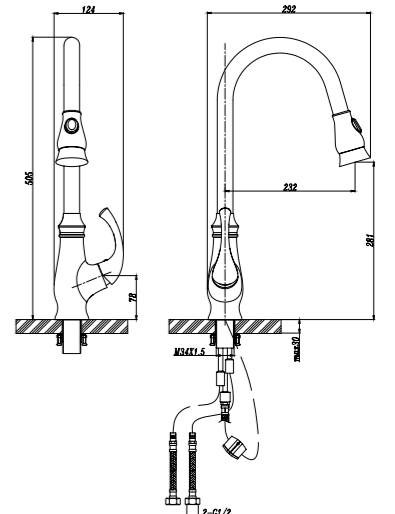

- Matt black plating with rose gold handle and rose gold spray head
- Ø35mm Cartridge
- 2 pcs G1/2"- 50cm connection hoses included

59805BRG
Sink Mixer

- Matt black plating with rose gold handle and rose gold spray head
- Ø35mm Cartridge
- 2 pcs G1/2"- 50cm connection hoses included

58805C
Sink Mixer

- Chrome plating
- Ø35mm Cartridge
- 2 pcs G1/ 2"- 50cm connection hoses included

58605C
Sink Mixer

- Chrome plating
- Ø35mm Cartridge
- 2 pcs G1/ 2"- 50cm connection hoses included

58805N
Sink Mixer

- Brushed nickel
- Ø35mm Cartridge
- 2 pcs G1/ 2"- 50cm connection hoses included

58605N
Sink Mixer

- Brushed nickel
- Ø35mm Cartridge
- 2 pcs G1/ 2"- 50cm connection hoses included

58805ORB
Sink Mixer

- ORB plating
- Ø35mm Cartridge
- 2 pcs G1/ 2"- 50cm connection hoses included