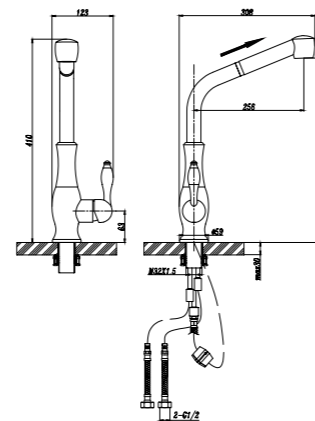

58905C

Sink Mixer

- Chrome plating
- Ø35mm Cartridge
- 2 pcs G1/2"- 50cm connection hoses included

57805C

Sink Mixer

- Chrome plating
- Ø35mm Cartridge
- 2 pcs G1/2"- 50cm connection hoses included

58705C

Sink Mixer

- Chrome plating
- Ø35mm Cartridge
- 2 pcs G1/2"- 50cm connection hoses included

58305C

Sink Mixer

- Chrome plating
- Ø40mm Cartridge
- 2 pcs G1/2"- 50cm connection hoses included

58405C

Sink Mixer

- Chrome plating
- Ø35mm Cartridge
- 2 pcs G1/2"- 50cm connection hoses included

56705C

Sink Mixer

- Chrome plating
- Ø35mm Cartridge
- 2 pcs G1/2"- 50cm connection hoses included

58505C

Sink Mixer

- Chrome plating
- Ø35mm Cartridge
- 2 pcs G1/2"- 50cm connection hoses included

56505C

Sink Mixer

- Chrome plating
- Ø35mm Cartridge
- 2 pcs G1/2"- 50cm connection hoses included

57105C

Sink Mixer

- Chrome plating
- Ø35mm Cartridge
- M16x1 aerator
- 2 pcs G1/2" - 50cm connection hoses included

50805C

Sink Mixer