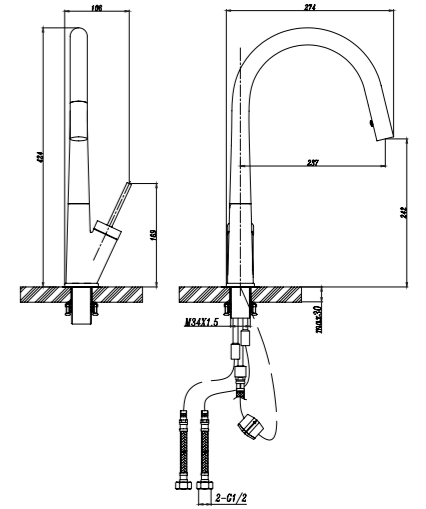

59905BRG
Sink Mixer

- Matt black plating with rose gold handle and rose gold spray head
- Ø35mm Cartridge
- 2 pcs G1/ 2"- 50cm connection hoses included

59605BRG
Sink Mixer

- Matt black plating with rose gold handle and rose gold spray head
- Ø35mm Cartridge
- 2 pcs G1/ 2"- 50cm connection hoses included

59705C
Sink Mixer

- Chrome plating
- Ø35mm Cartridge
- 2 pcs G1/2"- 50cm connection hoses included

59805C
Sink Mixer

- Chrome plating
- Ø35mm Cartridge
- 2 pcs G1/2"- 50cm connection hoses included

59705B
Sink Mixer