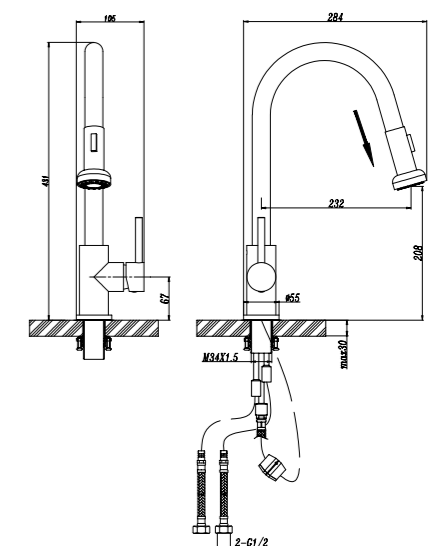

- Chrome plating
- Ø35mm Cartridge
- 2 pcs G1/2"- 50cm connection hoses included

56205C
Sink Mixer

- Chrome plating
- Ø35mm Cartridge
- M22x1 aerator
- 2 pcs G1/2"- 50cm connection hoses included

57505C
Sink Mixer

- Chrome plating
- Ø35mm Cartridge
- 2 pcs G1/2"- 50cm connection hoses included

56105C
Sink Mixer

- Chrome plating
- Ø35mm Cartridge
- 2 pcs G1/2"- 50cm connection hoses included

55705C
Sink Mixer

- Chrome plating
- Ø35mm Cartridge
- 2 pcs G1/2"- 50cm connection hoses included

58905C

Sink Mixer

- Chrome plating
- Ø35mm Cartridge
- 2 pcs G1/2"- 50cm connection hoses included

57805C

Sink Mixer

- Chrome plating
- Ø35mm Cartridge
- 2 pcs G1/2"- 50cm connection hoses included

58705C

Sink Mixer

- Chrome plating
- Ø35mm Cartridge
- 2 pcs G1/2"- 50cm connection hoses included

58305C

Sink Mixer

- Chrome plating
- Ø40mm Cartridge
- 2 pcs G1/2"- 50cm connection hoses included

58405C

Sink Mixer

- Chrome plating
- Ø35mm Cartridge
- 2 pcs G1/2"- 50cm connection hoses included