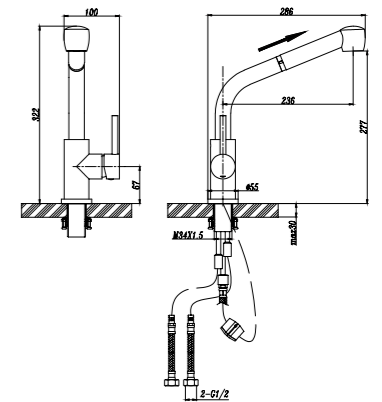

58905C

Sink Mixer

- Chrome plating
- Ø35mm Cartridge
- 2 pcs G1/2"- 50cm connection hoses included

57805C

Sink Mixer

- Chrome plating
- Ø35mm Cartridge
- 2 pcs G1/2"- 50cm connection hoses included

58705C

Sink Mixer

- Chrome plating
- Ø35mm Cartridge
- 2 pcs G1/2"- 50cm connection hoses included

58305C

Sink Mixer

- Chrome plating
- Ø40mm Cartridge
- 2 pcs G1/2"- 50cm connection hoses included

58405C

Sink Mixer

- Chrome plating
- Ø35mm Cartridge
- 2 pcs G1/2"- 50cm connection hoses included

56705C

Sink Mixer

- Chrome plating
- Ø35mm Cartridge
- 2 pcs G1/2"- 50cm connection hoses included

58505C

Sink Mixer

- Chrome plating
- Ø35mm Cartridge
- 2 pcs G1/2"- 50cm connection hoses included

56505C

Sink Mixer

- Chrome plating
- Ø35mm Cartridge
- 2 pcs G1/2"- 50cm connection hoses included

57105C

Sink Mixer

- Chrome plating
- Ø35mm Cartridge
- M16x1 aerator
- 2 pcs G1/2" - 50cm connection hoses included

50805C

Sink Mixer