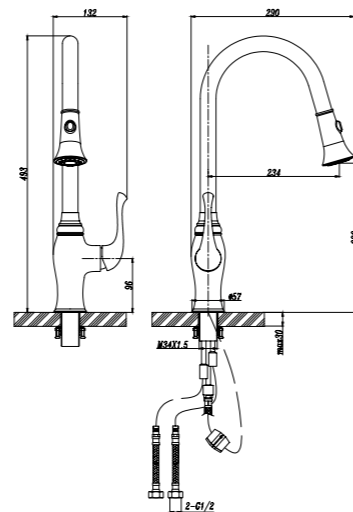

58805C
Sink Mixer

- Chrome plating
- Ø35mm Cartridge
- 2 pcs G1/ 2"- 50cm connection hoses included

58605C
Sink Mixer

- Chrome plating
- Ø35mm Cartridge
- 2 pcs G1/ 2"- 50cm connection hoses included

58805N
Sink Mixer

- Brushed nickel
- Ø35mm Cartridge
- 2 pcs G1/ 2"- 50cm connection hoses included

58605N
Sink Mixer

- Brushed nickel
- Ø35mm Cartridge
- 2 pcs G1/ 2"- 50cm connection hoses included

58805ORB
Sink Mixer

- ORB plating
- Ø35mm Cartridge
- 2 pcs G1/ 2"- 50cm connection hoses included

58605ORB
Sink Mixer

- ORB plating
- Ø35mm Cartridge
- 2 pcs G1/ 2"- 50cm connection hoses included

58205C
Sink Mixer

- Chrome plating
- Ø35mm Cartridge
- 2 pcs G1/2"- 50cm connection hoses included

58005C
Sink Mixer

- Chrome plating
- Ø35mm Cartridge
- 2 pcs G1/2"- 50cm connection hoses included

58205N
Sink Mixer

- Brushed nickel
- Ø35mm Cartridge
- 2 pcs G1/2"- 50cm connection hoses included

58005N
Sink Mixer

- Brushed nickel
- Ø35mm Cartridge
- 2 pcs G1/2"- 50cm connection hoses included