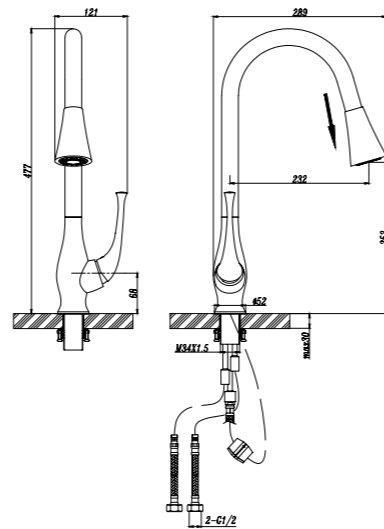

- Chrome plating
- Ø35mm Cartridge
- 2 pcs G1/2"- 50cm connection hoses included

58205N
Sink Mixer

- Brushed nickel
- Ø35mm Cartridge
- 2 pcs G1/2"- 50cm connection hoses included

58005N
Sink Mixer

- Brushed nickel
- Ø35mm Cartridge
- 2 pcs G1/2"- 50cm connection hoses included

58205ORB
Sink Mixer

- ORB plating
- Ø35mm Cartridge
- 2 pcs G1/2"- 50cm connection hoses included

58005ORB
Sink Mixer

- ORB plating
- Ø35mm Cartridge
- 2 pcs G1/2"- 50cm connection hoses included

57705C
Sink Mixer

- Chrome plating
- Ø35mm Cartridge
- 2 pcs G1/ 2"- 50cm connection hoses included

57305C
Sink Mixer

- Chrome plating
- Ø40mm Cartridge
- 2 pcs G1/ 2"- 50cm connection hoses included

57705N
Sink Mixer

- Brushed nickel
- Ø35mm Cartridge
- 2 pcs G1/ 2"- 50cm connection hoses included

57305N
Sink Mixer

- Brushed nickel
- Ø40mm Cartridge
- 2 pcs G1/ 2"- 50cm connection hoses included

57705ORB
Sink Mixer

- ORB plating
- Ø35mm Cartridge
- 2 pcs G1/ 2"- 50cm connection hoses included

57305ORB
Sink Mixer