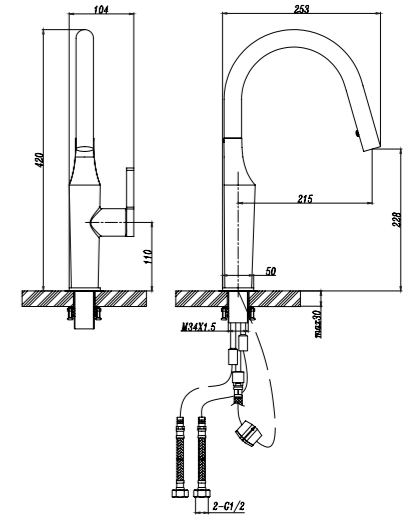

▶ 13-14

SINK SERIES

▶ 15-16

59905C
Sink Mixer

- Chrome plating
- Ø35mm Cartridge
- 2 pcs G1/ 2"- 50cm connection hoses included

59605C
Sink Mixer

- Chrome plating
- Ø35mm Cartridge
- 2 pcs G1/ 2"- 50cm connection hoses included

59905B
Sink Mixer

- Matt black plating
- Ø35mm Cartridge
- 2 pcs G1/ 2"- 50cm connection hoses included

59605B
Sink Mixer

- Matt black plating
- Ø35mm Cartridge
- 2 pcs G1/ 2"- 50cm connection hoses included