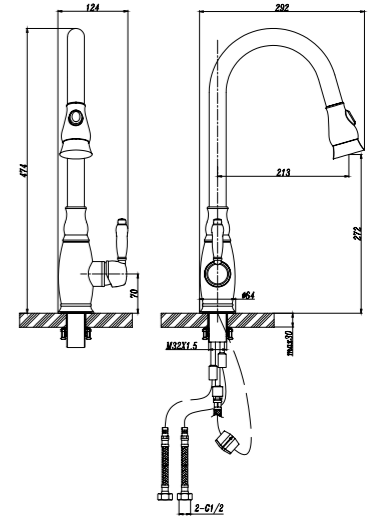

- Brushed nickel
- Ø35mm Cartridge
- 2 pcs G1/ 2"- 50cm connection hoses included

58605N
Sink Mixer

- Brushed nickel
- Ø35mm Cartridge
- 2 pcs G1/ 2"- 50cm connection hoses included

58805ORB
Sink Mixer

- ORB plating
- Ø35mm Cartridge
- 2 pcs G1/ 2"- 50cm connection hoses included

58605ORB
Sink Mixer

- ORB plating
- Ø35mm Cartridge
- 2 pcs G1/ 2"- 50cm connection hoses included

58205C
Sink Mixer

- Chrome plating
- Ø35mm Cartridge
- 2 pcs G1/2"- 50cm connection hoses included

58005C
Sink Mixer

- Chrome plating
- Ø35mm Cartridge
- 2 pcs G1/2"- 50cm connection hoses included

58205N
Sink Mixer

- Brushed nickel
- Ø35mm Cartridge
- 2 pcs G1/2"- 50cm connection hoses included

58005N
Sink Mixer

- Brushed nickel
- Ø35mm Cartridge
- 2 pcs G1/2"- 50cm connection hoses included

58205ORB
Sink Mixer

- ORB plating
- Ø35mm Cartridge
- 2 pcs G1/2"- 50cm connection hoses included

58005ORB
Sink Mixer

- ORB plating
- Ø35mm Cartridge
- 2 pcs G1/2"- 50cm connection hoses included

57705C
Sink Mixer