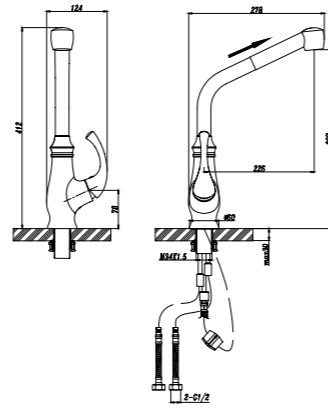

- Chrome plating
- Ø35mm Cartridge
- 2 pcs G1/2"- 50cm connection hoses included

56205C
Sink Mixer

- Chrome plating
- Ø35mm Cartridge
- M22x1 aerator
- 2 pcs G1/2"- 50cm connection hoses included

57505C
Sink Mixer

- Chrome plating
- Ø35mm Cartridge
- 2 pcs G1/2"- 50cm connection hoses included

56105C
Sink Mixer

- Chrome plating
- Ø35mm Cartridge
- 2 pcs G1/2"- 50cm connection hoses included

55705C
Sink Mixer

- Chrome plating
- Ø35mm Cartridge
- 2 pcs G1/2"- 50cm connection hoses included

58905C

Sink Mixer

- Chrome plating
- Ø35mm Cartridge
- 2 pcs G1/2"- 50cm connection hoses included

57805C

Sink Mixer

- Chrome plating
- Ø35mm Cartridge
- 2 pcs G1/2"- 50cm connection hoses included

58705C

Sink Mixer

- Chrome plating
- Ø35mm Cartridge
- 2 pcs G1/2"- 50cm connection hoses included

58305C

Sink Mixer

- Chrome plating
- Ø40mm Cartridge
- 2 pcs G1/2"- 50cm connection hoses included

58405C

Sink Mixer

- Chrome plating
- Ø35mm Cartridge
- 2 pcs G1/2"- 50cm connection hoses included