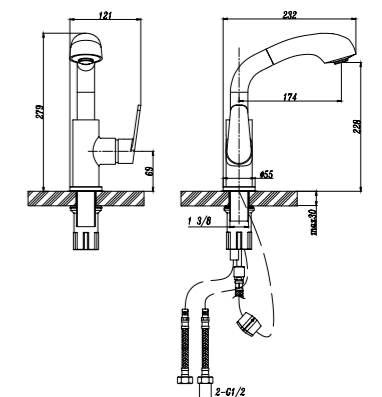

58905C

Sink Mixer

- Chrome plating
- Ø35mm Cartridge
- 2 pcs G1/2"- 50cm connection hoses included

57805C

Sink Mixer

- Chrome plating
- Ø35mm Cartridge
- 2 pcs G1/2"- 50cm connection hoses included

58705C

Sink Mixer

- Chrome plating
- Ø35mm Cartridge
- 2 pcs G1/2"- 50cm connection hoses included

58305C

Sink Mixer

- Chrome plating
- Ø40mm Cartridge
- 2 pcs G1/2"- 50cm connection hoses included

58405C

Sink Mixer

- Chrome plating
- Ø35mm Cartridge
- 2 pcs G1/2"- 50cm connection hoses included

56705C

Sink Mixer

- Chrome plating
- Ø35mm Cartridge
- 2 pcs G1/2"- 50cm connection hoses included

58505C

Sink Mixer

- Chrome plating
- Ø35mm Cartridge
- 2 pcs G1/2"- 50cm connection hoses included

56505C

Sink Mixer

- Chrome plating
- Ø35mm Cartridge
- 2 pcs G1/2"- 50cm connection hoses included

57105C

Sink Mixer

- Chrome plating
- Ø35mm Cartridge
- M16x1 aerator
- 2 pcs G1/2" - 50cm connection hoses included

50805C

Sink Mixer