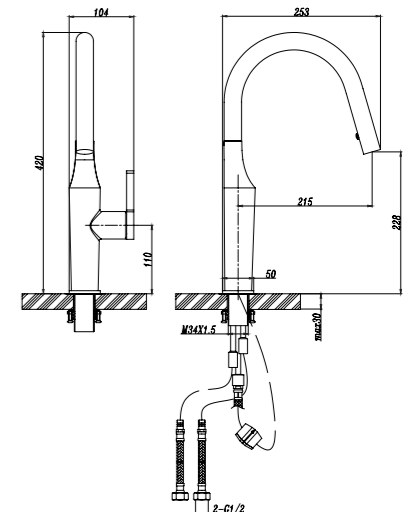

- Matt black plating with rose gold handle and rose gold spray head
- Ø35mm Cartridge
- 2 pcs G1/ 2"- 50cm connection hoses included