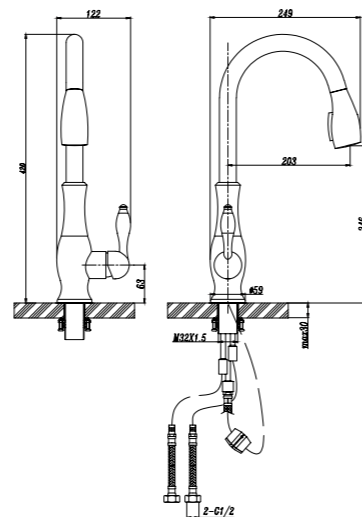

- Brushed nickel
- Ø35mm Cartridge
- 2 pcs G1/ 2"- 50cm connection hoses included

58605N
Sink Mixer

- Brushed nickel
- Ø35mm Cartridge
- 2 pcs G1/ 2"- 50cm connection hoses included

58805ORB
Sink Mixer

- ORB plating
- Ø35mm Cartridge
- 2 pcs G1/ 2"- 50cm connection hoses included

58605ORB
Sink Mixer

- ORB plating
- Ø35mm Cartridge
- 2 pcs G1/ 2"- 50cm connection hoses included

58205C
Sink Mixer

- Chrome plating
- Ø35mm Cartridge
- 2 pcs G1/2"- 50cm connection hoses included

58005C
Sink Mixer

- Chrome plating
- Ø35mm Cartridge
- 2 pcs G1/2"- 50cm connection hoses included

58205N
Sink Mixer

- Brushed nickel
- Ø35mm Cartridge
- 2 pcs G1/2"- 50cm connection hoses included

58005N
Sink Mixer

- Brushed nickel
- Ø35mm Cartridge
- 2 pcs G1/2"- 50cm connection hoses included

58205ORB
Sink Mixer

- ORB plating
- Ø35mm Cartridge
- 2 pcs G1/2"- 50cm connection hoses included

58005ORB
Sink Mixer

- ORB plating
- Ø35mm Cartridge
- 2 pcs G1/2"- 50cm connection hoses included

57705C
Sink Mixer