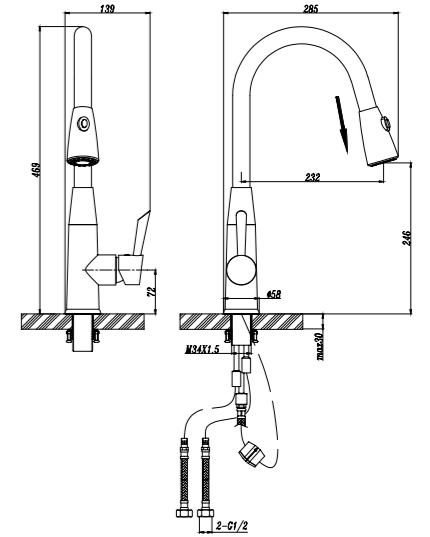

- Chrome plating
- Ø35mm Cartridge
- 2 pcs G1/2"- 50cm connection hoses included

58205N
Sink Mixer

- Brushed nickel
- Ø35mm Cartridge
- 2 pcs G1/2"- 50cm connection hoses included

58005N
Sink Mixer

- Brushed nickel
- Ø35mm Cartridge
- 2 pcs G1/2"- 50cm connection hoses included

58205ORB
Sink Mixer

- ORB plating
- Ø35mm Cartridge
- 2 pcs G1/2"- 50cm connection hoses included

58005ORB
Sink Mixer

- ORB plating
- Ø35mm Cartridge
- 2 pcs G1/2"- 50cm connection hoses included

57705C
Sink Mixer

- Chrome plating
- Ø35mm Cartridge
- 2 pcs G1/ 2"- 50cm connection hoses included

57305C
Sink Mixer

- Chrome plating
- Ø40mm Cartridge
- 2 pcs G1/ 2"- 50cm connection hoses included

57705N
Sink Mixer

- Brushed nickel
- Ø35mm Cartridge
- 2 pcs G1/ 2"- 50cm connection hoses included