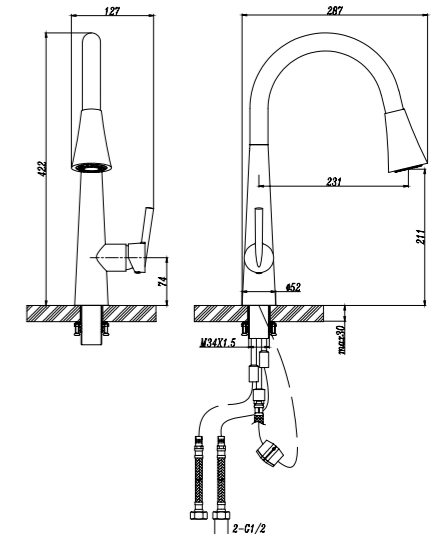

- ORB plating
- Ø40mm Cartridge
- 2 pcs G1/ 2"- 50cm connection hoses included

56005C
Sink Mixer

- Chrome plating
- Ø35mm Cartridge
- M22x1 aerator
- 2 pcs G1/2"- 50cm connection hoses included

55505C
Sink Mixer

- Chrome plating
- Ø35mm Cartridge
- 2 pcs G1/2"- 50cm connection hoses included

56205C
Sink Mixer

- Chrome plating
- Ø35mm Cartridge
- M22x1 aerator
- 2 pcs G1/2"- 50cm connection hoses included

57505C
Sink Mixer

- Chrome plating
- Ø35mm Cartridge
- 2 pcs G1/2"- 50cm connection hoses included

56105C
Sink Mixer

- Chrome plating
- Ø35mm Cartridge
- 2 pcs G1/2"- 50cm connection hoses included

55705C
Sink Mixer

- Chrome plating
- Ø35mm Cartridge
- 2 pcs G1/2"- 50cm connection hoses included