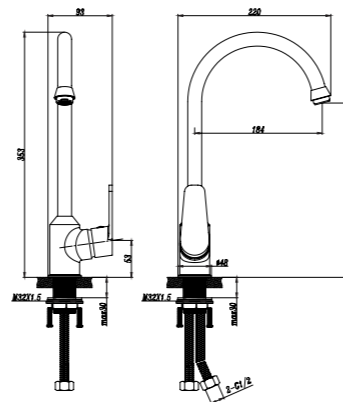

- Chrome plating
- Ø35mm Cartridge
- 2 pcs G1/2"- 50cm connection hoses included

57105C

Sink Mixer

- Chrome plating
- Ø35mm Cartridge
- M16x1 aerator
- 2 pcs G1/2" - 50cm connection hoses included

50805C

Sink Mixer

- Chrome plating
- Ø35mm Cartridge
- M24x1 aerator
- 2 pcs G1/2" - 50cm connection hoses included

34705-3C

Sink Mixer

- Chrome plating
- Ø35mm Cartridge
- M24x1 aerator
- 2 pcs G1/2" - 50cm connection hoses included

51005C

Sink Mixer

- Chrome plating
- Ø35mm Cartridge
- M22x1 aerator
- 2 pcs G1/2" - 50cm connection hoses included

34705C

Sink Mixer

- Chrome plating
- Ø35mm Cartridge
- M24x1 aerator
- 2 pcs G1/2" - 50cm connection hoses included

502115C

Sink Mixer

- Chrome plating
- Ø35mm Cartridge
- M22x1 aerator
- 2 pcs G1/2" - 50cm connection hoses included

70345C

Sink Mixer

- Chrome plating
- Ø35mm Cartridge
- M24x1 aerator
- 2 pcs G1/2" - 50cm connection hoses included