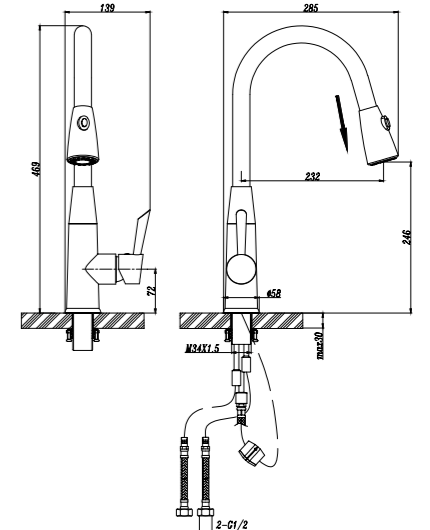

- Chrome plating
- Ø35mm Cartridge
- 2 pcs G1/2"- 50cm connection hoses included

58205N
Sink Mixer

- Brushed nickel
- Ø35mm Cartridge
- 2 pcs G1/2"- 50cm connection hoses included

58005N
Sink Mixer

- Brushed nickel
- Ø35mm Cartridge
- 2 pcs G1/2"- 50cm connection hoses included

58205ORB
Sink Mixer

- ORB plating
- Ø35mm Cartridge
- 2 pcs G1/2"- 50cm connection hoses included

58005ORB
Sink Mixer

- ORB plating
- Ø35mm Cartridge
- 2 pcs G1/2"- 50cm connection hoses included

57705C
Sink Mixer

- Chrome plating
- Ø35mm Cartridge
- 2 pcs G1/ 2"- 50cm connection hoses included

57305C
Sink Mixer

- Chrome plating
- Ø40mm Cartridge
- 2 pcs G1/ 2"- 50cm connection hoses included

57705N
Sink Mixer

- Brushed nickel
- Ø35mm Cartridge
- 2 pcs G1/ 2"- 50cm connection hoses included

57305N
Sink Mixer

- Brushed nickel
- Ø40mm Cartridge
- 2 pcs G1/ 2"- 50cm connection hoses included

57705ORB
Sink Mixer

- ORB plating
- Ø35mm Cartridge
- 2 pcs G1/ 2"- 50cm connection hoses included

57305ORB
Sink Mixer