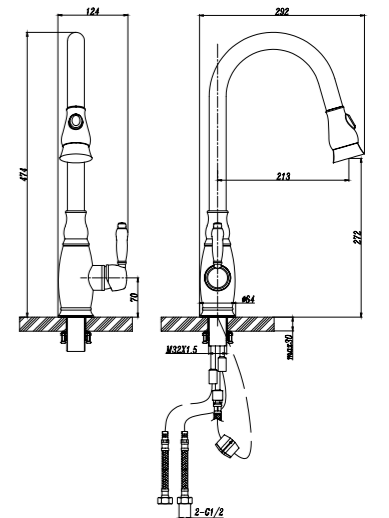

- Brushed nickel
- Ø35mm Cartridge
- 2 pcs G1/ 2"- 50cm connection hoses included

58605N
Sink Mixer

- Brushed nickel
- Ø35mm Cartridge
- 2 pcs G1/ 2"- 50cm connection hoses included

58805ORB
Sink Mixer

- ORB plating
- Ø35mm Cartridge
- 2 pcs G1/ 2"- 50cm connection hoses included

58605ORB
Sink Mixer

- ORB plating
- Ø35mm Cartridge
- 2 pcs G1/ 2"- 50cm connection hoses included

58205C
Sink Mixer

- Chrome plating
- Ø35mm Cartridge
- 2 pcs G1/2"- 50cm connection hoses included

58005C
Sink Mixer

- Chrome plating
- Ø35mm Cartridge
- 2 pcs G1/2"- 50cm connection hoses included

58205N
Sink Mixer

- Brushed nickel
- Ø35mm Cartridge
- 2 pcs G1/2"- 50cm connection hoses included

58005N
Sink Mixer

- Brushed nickel
- Ø35mm Cartridge
- 2 pcs G1/2"- 50cm connection hoses included