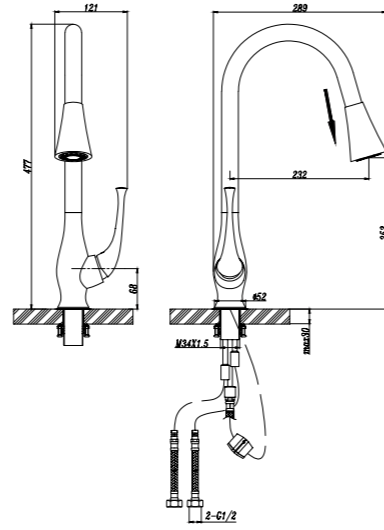

- Chrome plating
- Ø35mm Cartridge
- 2 pcs G1/2"- 50cm connection hoses included

58205N
Sink Mixer

- Brushed nickel
- Ø35mm Cartridge
- 2 pcs G1/2"- 50cm connection hoses included

58005N
Sink Mixer

- Brushed nickel
- Ø35mm Cartridge
- 2 pcs G1/2"- 50cm connection hoses included

58205ORB
Sink Mixer

- ORB plating
- Ø35mm Cartridge
- 2 pcs G1/2"- 50cm connection hoses included

58005ORB
Sink Mixer

- ORB plating
- Ø35mm Cartridge
- 2 pcs G1/2"- 50cm connection hoses included

57705C
Sink Mixer

- Chrome plating
- Ø35mm Cartridge
- 2 pcs G1/ 2"- 50cm connection hoses included

57305C
Sink Mixer

- Chrome plating
- Ø40mm Cartridge
- 2 pcs G1/ 2"- 50cm connection hoses included

57705N
Sink Mixer

- Brushed nickel
- Ø35mm Cartridge
- 2 pcs G1/ 2"- 50cm connection hoses included

57305N
Sink Mixer

- Brushed nickel
- Ø40mm Cartridge
- 2 pcs G1/ 2"- 50cm connection hoses included

57705ORB
Sink Mixer

- ORB plating
- Ø35mm Cartridge
- 2 pcs G1/ 2"- 50cm connection hoses included

57305ORB
Sink Mixer