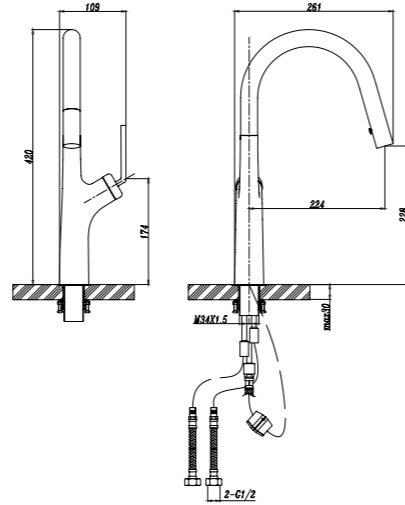

59705C
Sink Mixer

- Chrome plating
- Ø35mm Cartridge
- 2 pcs G1/2"- 50cm connection hoses included

59805C
Sink Mixer

- Chrome plating
- Ø35mm Cartridge
- 2 pcs G1/2"- 50cm connection hoses included

59705B
Sink Mixer

- Matt black plating
- Ø35mm Cartridge
- 2 pcs G1/2"- 50cm connection hoses included

59805B
Sink Mixer

- Matt black plating
- Ø35mm Cartridge
- 2 pcs G1/2"- 50cm connection hoses included

59705BRG
Sink Mixer