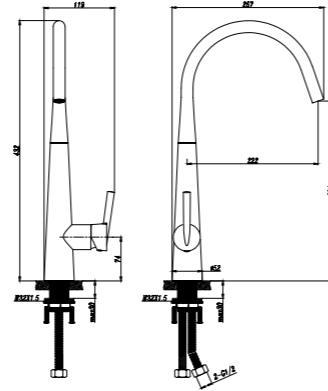

- Chrome plating
- Ø35mm Cartridge
- 2 pcs G1/2"- 50cm connection hoses included

58305C

Sink Mixer

- Chrome plating
- Ø40mm Cartridge
- 2 pcs G1/2"- 50cm connection hoses included

58405C

Sink Mixer

- Chrome plating
- Ø35mm Cartridge
- 2 pcs G1/2"- 50cm connection hoses included

56705C

Sink Mixer

- Chrome plating
- Ø35mm Cartridge
- 2 pcs G1/2"- 50cm connection hoses included

58505C

Sink Mixer

- Chrome plating
- Ø35mm Cartridge
- 2 pcs G1/2"- 50cm connection hoses included

56505C

Sink Mixer

- Chrome plating
- Ø35mm Cartridge
- 2 pcs G1/2"- 50cm connection hoses included

57105C

Sink Mixer

- Chrome plating
- Ø35mm Cartridge
- M16x1 aerator
- 2 pcs G1/2" - 50cm connection hoses included

50805C

Sink Mixer

- Chrome plating
- Ø35mm Cartridge
- M24x1 aerator
- 2 pcs G1/2" - 50cm connection hoses included

34705-3C

Sink Mixer

- Chrome plating
- Ø35mm Cartridge
- M24x1 aerator
- 2 pcs G1/2" - 50cm connection hoses included