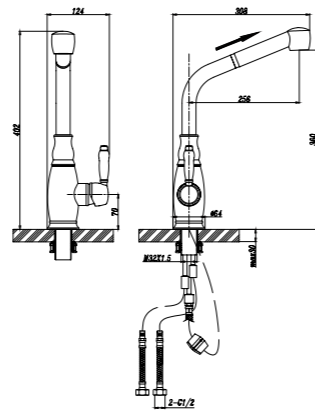

58905C

Sink Mixer

- Chrome plating
- Ø35mm Cartridge
- 2 pcs G1/2"- 50cm connection hoses included

57805C

Sink Mixer

- Chrome plating
- Ø35mm Cartridge
- 2 pcs G1/2"- 50cm connection hoses included

58705C

Sink Mixer

- Chrome plating
- Ø35mm Cartridge
- 2 pcs G1/2"- 50cm connection hoses included

58305C

Sink Mixer

- Chrome plating
- Ø40mm Cartridge
- 2 pcs G1/2"- 50cm connection hoses included

58405C

Sink Mixer

- Chrome plating
- Ø35mm Cartridge
- 2 pcs G1/2"- 50cm connection hoses included

56705C

Sink Mixer

- Chrome plating
- Ø35mm Cartridge
- 2 pcs G1/2"- 50cm connection hoses included

58505C

Sink Mixer

- Chrome plating
- Ø35mm Cartridge
- 2 pcs G1/2"- 50cm connection hoses included

56505C

Sink Mixer

- Chrome plating
- Ø35mm Cartridge
- 2 pcs G1/2"- 50cm connection hoses included

57105C

Sink Mixer

- Chrome plating
- Ø35mm Cartridge
- M16x1 aerator
- 2 pcs G1/2" - 50cm connection hoses included

50805C

Sink Mixer