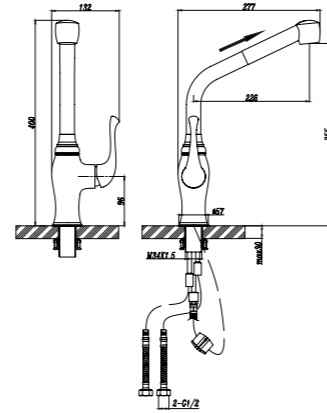

- Chrome plating
- Ø35mm Cartridge
- 2 pcs G1/2"- 50cm connection hoses included

56205C
Sink Mixer

- Chrome plating
- Ø35mm Cartridge
- M22x1 aerator
- 2 pcs G1/2"- 50cm connection hoses included

57505C
Sink Mixer

- Chrome plating
- Ø35mm Cartridge
- 2 pcs G1/2"- 50cm connection hoses included

56105C
Sink Mixer

- Chrome plating
- Ø35mm Cartridge
- 2 pcs G1/2"- 50cm connection hoses included

55705C
Sink Mixer

- Chrome plating
- Ø35mm Cartridge
- 2 pcs G1/2"- 50cm connection hoses included

58905C

Sink Mixer

- Chrome plating
- Ø35mm Cartridge
- 2 pcs G1/2"- 50cm connection hoses included

57805C

Sink Mixer

- Chrome plating
- Ø35mm Cartridge
- 2 pcs G1/2"- 50cm connection hoses included

58705C

Sink Mixer

- Chrome plating
- Ø35mm Cartridge
- 2 pcs G1/2"- 50cm connection hoses included

58305C

Sink Mixer

- Chrome plating
- Ø40mm Cartridge
- 2 pcs G1/2"- 50cm connection hoses included

58405C

Sink Mixer

- Chrome plating
- Ø35mm Cartridge
- 2 pcs G1/2"- 50cm connection hoses included