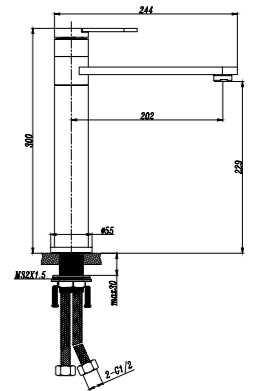

- Chrome plating
- Ø35mm Cartridge
- 2 pcs G1/2"- 50cm connection hoses included

57105C

Sink Mixer

- Chrome plating
- Ø35mm Cartridge
- M16x1 aerator
- 2 pcs G1/2" - 50cm connection hoses included

50805C

Sink Mixer

- Chrome plating
- Ø35mm Cartridge
- M24x1 aerator
- 2 pcs G1/2" - 50cm connection hoses included

34705-3C

Sink Mixer

- Chrome plating
- Ø35mm Cartridge
- M24x1 aerator
- 2 pcs G1/2" - 50cm connection hoses included