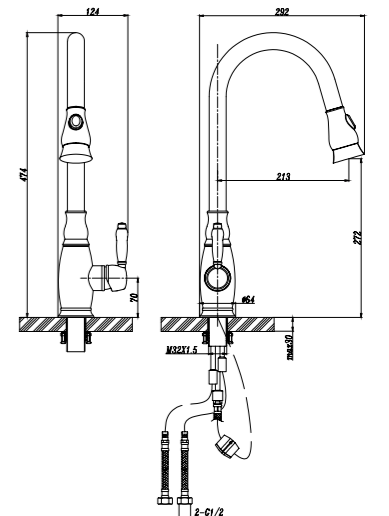

- Brushed nickel
- Ø35mm Cartridge
- 2 pcs G1/ 2"- 50cm connection hoses included

58605N
Sink Mixer

- Brushed nickel
- Ø35mm Cartridge
- 2 pcs G1/ 2"- 50cm connection hoses included

58805ORB
Sink Mixer

- ORB plating
- Ø35mm Cartridge
- 2 pcs G1/ 2"- 50cm connection hoses included

58605ORB
Sink Mixer

- ORB plating
- Ø35mm Cartridge
- 2 pcs G1/ 2"- 50cm connection hoses included

58205C
Sink Mixer

- Chrome plating
- Ø35mm Cartridge
- 2 pcs G1/2"- 50cm connection hoses included

58005C
Sink Mixer

- Chrome plating
- Ø35mm Cartridge
- 2 pcs G1/2"- 50cm connection hoses included

58205N
Sink Mixer

- Brushed nickel
- Ø35mm Cartridge
- 2 pcs G1/2"- 50cm connection hoses included

58005N
Sink Mixer

- Brushed nickel
- Ø35mm Cartridge
- 2 pcs G1/2"- 50cm connection hoses included

58205ORB
Sink Mixer

- ORB plating
- Ø35mm Cartridge
- 2 pcs G1/2"- 50cm connection hoses included

58005ORB
Sink Mixer

- ORB plating
- Ø35mm Cartridge
- 2 pcs G1/2"- 50cm connection hoses included

57705C
Sink Mixer