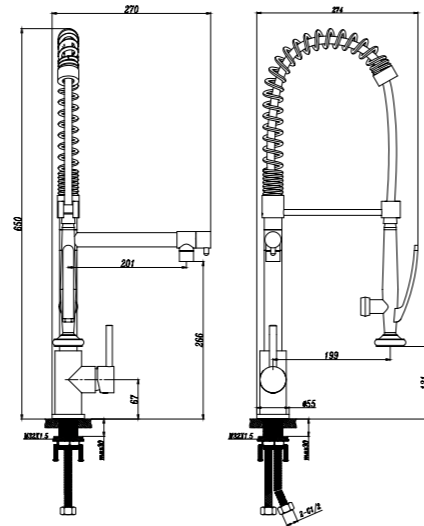

- Chrome plating
- Ø35mm Cartridge
- 2 pcs G1/ 2"- 50cm connection hoses included

57305C
Sink Mixer

- Chrome plating
- Ø40mm Cartridge
- 2 pcs G1/ 2"- 50cm connection hoses included

57705N
Sink Mixer

- Brushed nickel
- Ø35mm Cartridge
- 2 pcs G1/ 2"- 50cm connection hoses included

57305N
Sink Mixer

- Brushed nickel
- Ø40mm Cartridge
- 2 pcs G1/ 2"- 50cm connection hoses included

57705ORB
Sink Mixer

- ORB plating
- Ø35mm Cartridge
- 2 pcs G1/ 2"- 50cm connection hoses included

57305ORB
Sink Mixer

- ORB plating
- Ø40mm Cartridge
- 2 pcs G1/ 2"- 50cm connection hoses included

56005C
Sink Mixer

- Chrome plating
- Ø35mm Cartridge
- M22x1 aerator
- 2 pcs G1/2"- 50cm connection hoses included

55505C
Sink Mixer

- Chrome plating
- Ø35mm Cartridge
- 2 pcs G1/2"- 50cm connection hoses included

56205C
Sink Mixer

- Chrome plating
- Ø35mm Cartridge
- M22x1 aerator
- 2 pcs G1/2"- 50cm connection hoses included

57505C
Sink Mixer