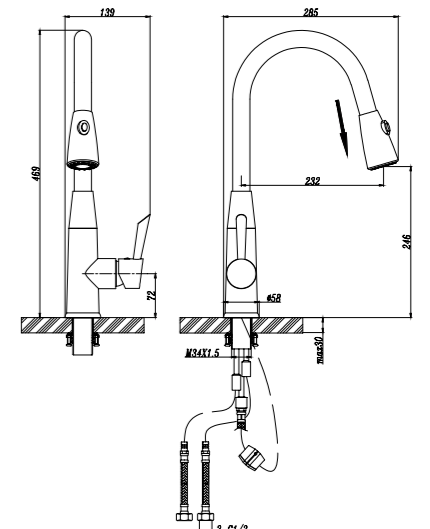

- Chrome plating
- Ø35mm Cartridge
- 2 pcs G1/ 2"- 50cm connection hoses included

57305C
Sink Mixer

- Chrome plating
- Ø40mm Cartridge
- 2 pcs G1/ 2"- 50cm connection hoses included

57705N
Sink Mixer

- Brushed nickel
- Ø35mm Cartridge
- 2 pcs G1/ 2"- 50cm connection hoses included

57305N
Sink Mixer

- Brushed nickel
- Ø40mm Cartridge
- 2 pcs G1/ 2"- 50cm connection hoses included

57705ORB
Sink Mixer

- ORB plating
- Ø35mm Cartridge
- 2 pcs G1/ 2"- 50cm connection hoses included

57305ORB
Sink Mixer

- ORB plating
- Ø40mm Cartridge
- 2 pcs G1/ 2"- 50cm connection hoses included

56005C
Sink Mixer

- Chrome plating
- Ø35mm Cartridge
- M22x1 aerator
- 2 pcs G1/2"- 50cm connection hoses included

55505C
Sink Mixer

- Chrome plating
- Ø35mm Cartridge
- 2 pcs G1/2"- 50cm connection hoses included

56205C
Sink Mixer

- Chrome plating
- Ø35mm Cartridge
- M22x1 aerator
- 2 pcs G1/2"- 50cm connection hoses included

57505C
Sink Mixer