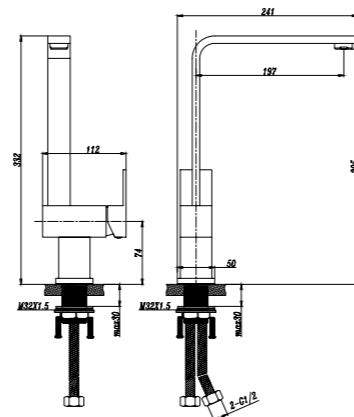

- Chrome plating
- Ø35mm Cartridge
- 2 pcs G1/2"- 50cm connection hoses included

57105C

Sink Mixer

- Chrome plating
- Ø35mm Cartridge
- M16x1 aerator
- 2 pcs G1/2" - 50cm connection hoses included

50805C

Sink Mixer

51005C

Sink Mixer

- Chrome plating
- Ø35mm Cartridge
- M22x1 aerator
- 2 pcs G1/2" - 50cm connection hoses included

34705C

Sink Mixer

- Chrome plating
- Ø35mm Cartridge
- M24x1 aerator
- 2 pcs G1/2" - 50cm connection hoses included

502115C

Sink Mixer

- Chrome plating
- Ø35mm Cartridge
- M22x1 aerator
- 2 pcs G1/2" - 50cm connection hoses included

70345C

Sink Mixer

- Chrome plating
- Ø35mm Cartridge
- M24x1 aerator
- 2 pcs G1/2" - 50cm connection hoses included

50405C

Sink Mixer

- Chrome plating
- Ø35mm Cartridge
- M22x1 aerator
- 2 pcs G1/2" - 50cm connection hoses included