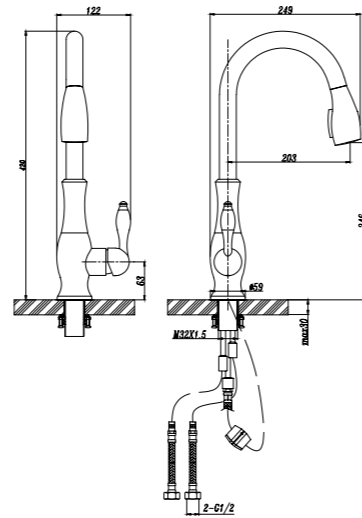

58805C
Sink Mixer

- Chrome plating
- Ø35mm Cartridge
- 2 pcs G1/ 2"- 50cm connection hoses included

58605C
Sink Mixer

- Chrome plating
- Ø35mm Cartridge
- 2 pcs G1/ 2"- 50cm connection hoses included

58805N
Sink Mixer

- Brushed nickel
- Ø35mm Cartridge
- 2 pcs G1/ 2"- 50cm connection hoses included

58605N
Sink Mixer

- Brushed nickel
- Ø35mm Cartridge
- 2 pcs G1/ 2"- 50cm connection hoses included

58805ORB
Sink Mixer

- ORB plating
- Ø35mm Cartridge
- 2 pcs G1/ 2"- 50cm connection hoses included

58605ORB
Sink Mixer

- ORB plating
- Ø35mm Cartridge
- 2 pcs G1/ 2"- 50cm connection hoses included

58205C
Sink Mixer

- Chrome plating
- Ø35mm Cartridge
- 2 pcs G1/2"- 50cm connection hoses included

58005C
Sink Mixer

- Chrome plating
- Ø35mm Cartridge
- 2 pcs G1/2"- 50cm connection hoses included

58205N
Sink Mixer

- Brushed nickel
- Ø35mm Cartridge
- 2 pcs G1/2"- 50cm connection hoses included

58005N
Sink Mixer

- Brushed nickel
- Ø35mm Cartridge
- 2 pcs G1/2"- 50cm connection hoses included