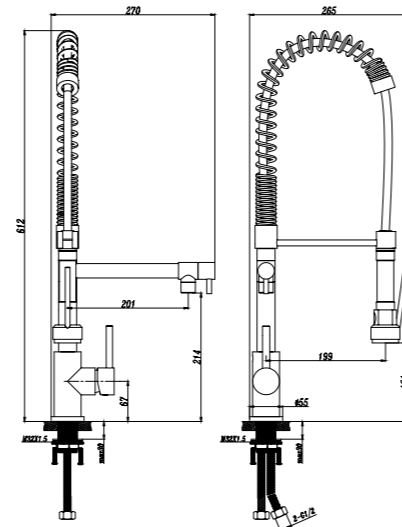

57305N
Sink Mixer

- Brushed nickel
- Ø40mm Cartridge
- 2 pcs G1/ 2"- 50cm connection hoses included

57705ORB
Sink Mixer

- ORB plating
- Ø35mm Cartridge
- 2 pcs G1/ 2"- 50cm connection hoses included

57305ORB
Sink Mixer

- ORB plating
- Ø40mm Cartridge
- 2 pcs G1/ 2"- 50cm connection hoses included

56005C
Sink Mixer

- Chrome plating
- Ø35mm Cartridge
- M22x1 aerator
- 2 pcs G1/2"- 50cm connection hoses included

55505C
Sink Mixer

- Chrome plating
- Ø35mm Cartridge
- 2 pcs G1/2"- 50cm connection hoses included

56205C
Sink Mixer

- Chrome plating
- Ø35mm Cartridge
- M22x1 aerator
- 2 pcs G1/2"- 50cm connection hoses included

57505C
Sink Mixer

- Chrome plating
- Ø35mm Cartridge
- 2 pcs G1/2"- 50cm connection hoses included

56105C
Sink Mixer

- Chrome plating
- Ø35mm Cartridge
- 2 pcs G1/2"- 50cm connection hoses included

55705C
Sink Mixer

- Chrome plating
- Ø35mm Cartridge
- 2 pcs G1/2"- 50cm connection hoses included