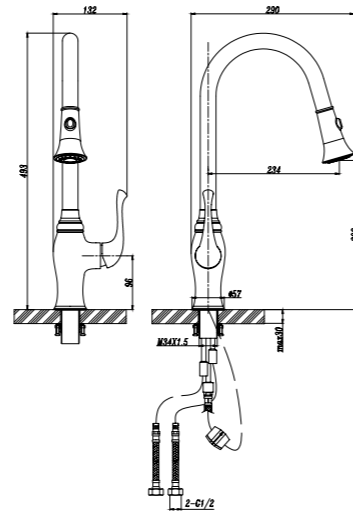

- Matt black plating
- Ø35mm Cartridge
- 2 pcs G1/2"- 50cm connection hoses included

59805B
Sink Mixer

- Matt black plating
- Ø35mm Cartridge
- 2 pcs G1/2"- 50cm connection hoses included

59705BRG
Sink Mixer

- Matt black plating with rose gold handle and rose gold spray head
- Ø35mm Cartridge
- 2 pcs G1/2"- 50cm connection hoses included

59805BRG
Sink Mixer

- Matt black plating with rose gold handle and rose gold spray head
- Ø35mm Cartridge
- 2 pcs G1/2"- 50cm connection hoses included

58805C
Sink Mixer

- Chrome plating
- Ø35mm Cartridge
- 2 pcs G1/ 2"- 50cm connection hoses included

58605C
Sink Mixer

- Chrome plating
- Ø35mm Cartridge
- 2 pcs G1/ 2"- 50cm connection hoses included

58805N
Sink Mixer

- Brushed nickel
- Ø35mm Cartridge
- 2 pcs G1/ 2"- 50cm connection hoses included

58605N
Sink Mixer

- Brushed nickel
- Ø35mm Cartridge
- 2 pcs G1/ 2"- 50cm connection hoses included

58805ORB
Sink Mixer

- ORB plating
- Ø35mm Cartridge
- 2 pcs G1/ 2"- 50cm connection hoses included