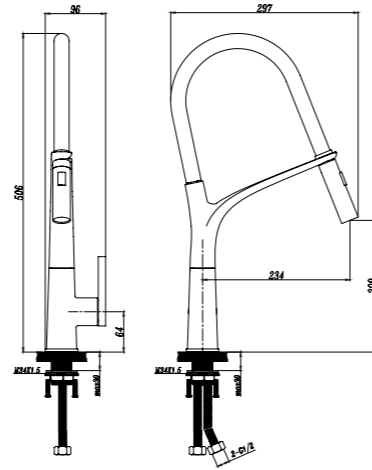

▶ 13-14

SINK SERIES

▶ 15-16

59905C
Sink Mixer

- Chrome plating
- Ø35mm Cartridge
- 2 pcs G1/ 2"- 50cm connection hoses included

59605C
Sink Mixer

- Chrome plating
- Ø35mm Cartridge
- 2 pcs G1/ 2"- 50cm connection hoses included

59905B
Sink Mixer

- Matt black plating
- Ø35mm Cartridge
- 2 pcs G1/ 2"- 50cm connection hoses included

59605B
Sink Mixer

- Matt black plating
- Ø35mm Cartridge
- 2 pcs G1/ 2"- 50cm connection hoses included